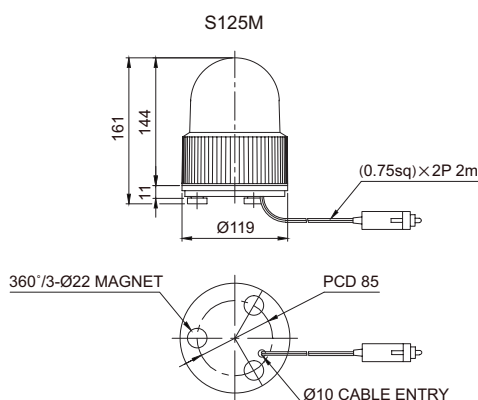

S125 series

Ø125mm Bulb Revolving Warning Lights

S125M

S125M Bulb Revolving Warning Light for Vehicle

- Three powerful magnets provide strong adhesion to the vehicle
- Power supply through cigarette lighter plug
- Protection rating : IP54

Model number	Voltage	Current	Bulb			Certificates	Weight	Color
			Spec	Standard	Parts no			
S125M	DC12V	0.966A	12V10W	T16x35 15S	9	-	0.45kg	• R-Red
	DC24V	0.566A	24V10W	T16x35 15S	10			• A-Amber
								• G-Green
								• B-Blue

Technical Diagram

(Units : mm)

Wiring Instructions

- Cigarette lighter plug, IEC42(0.75sq)×2P 2m

Customization

- AC type

Ordering Specification

S125M	-	BZ	-	24	-	R
[Model number]		[Buzzer option]		[Voltage]		[Color]
• S125M		• None - No buzzer • BZ - Built-in buzzer		• 12-DC12V • 24-DC24V		• R-Red • A-Amber • G-Green • B-Blue