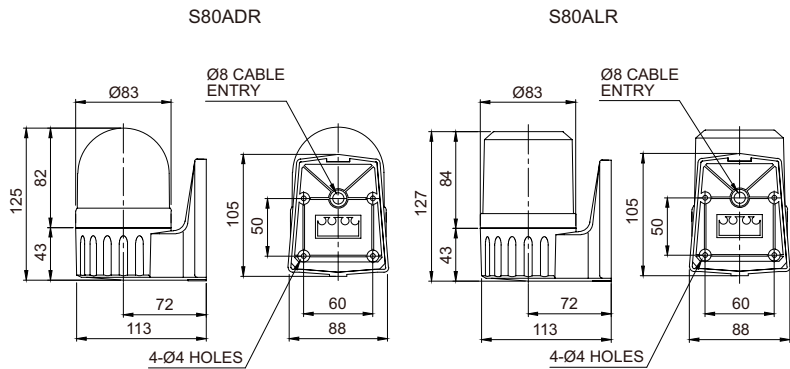

## Ø80mm LED Revolving Warning Light

**S80ADR**

**S80ALR**

S80A series can be wall mounted easily without an additional mounting bracket.

### **S80ADR/ S80ALR** LED Revolving Warning Lights

- Equipped wall mount allows for easy assembly. Additional mounting brackets not required
- Terminal block designed inside the side mount bracket enables easy wiring
- Built-in buzzer available (Volume : Max 90dB at 1m)
- Revolving speed : 120-140RPM
- Materials : Lens-AS, Housing-ABS, Reflector-Heat resistant ABS
- Ambient operating temperature : -20°C to +50°C
- Protection rating : IP44
- Compliant with RoHS directive

### Specifications

Model number	Voltage	Current	Certificates	Weight	Color
S80ADR S80ALR	DC12V	0.183A	-	0.34kg	<ul style="list-style-type: none"> <li>● R-Red</li> <li>● A-Amber</li> <li>● G-Green</li> <li>● B-Blue</li> </ul>
	DC24V	0.127A		0.34kg	
	AC110V	0.035A		0.49kg	
	AC220V	0.017A		0.49kg	

### Technical Diagram

(Units : mm)