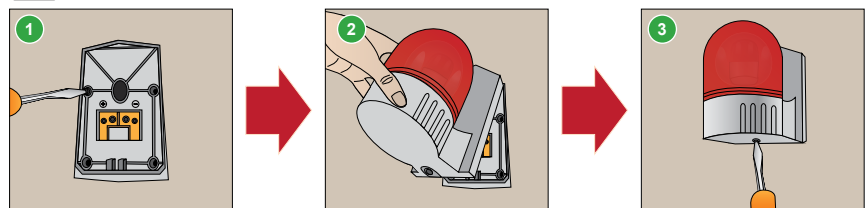

### **S80ADR/ S80ALR** LED Revolving Warning Lights

- Equipped wall mount allows for easy assembly. Additional mounting brackets not required
- Terminal block designed inside the side mount bracket enables easy wiring
- Built-in buzzer available (Volume : Max 90dB at 1m)
- Revolving speed : 120-140RPM
- Materials : Lens-AS, Housing-ABS, Reflector-Heat resistant ABS
- Ambient operating temperature : -20°C to +50°C
- Protection rating : IP44
- Compliant with RoHS directive

### Wiring Instructions

- Attach the power supply wire to the terminal block
- DC Type : Black output line is negative(-)

### Mounting Instructions

- 1 Secure the base plate to the mounting surface, and the power line to the terminal block
- 2 Mount the warning light by inserting the ring(hook) into the upper part of the base plate
- 3 Screw in the bolt at the base of the mounting bracket to complete assembly