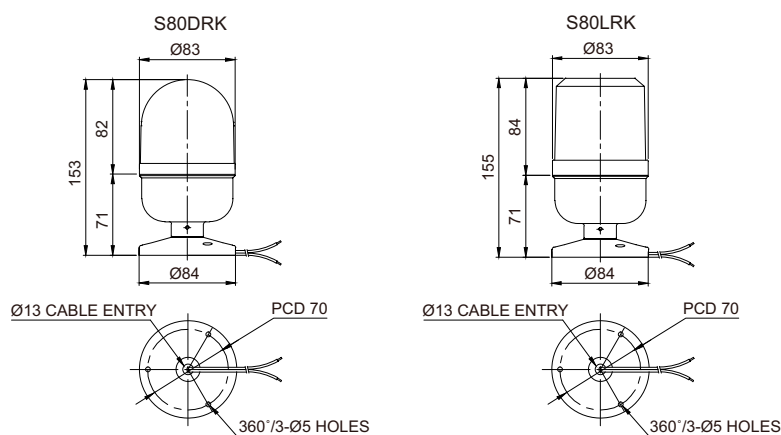

### **S80DRK/ S80LRK** LED Revolving Warning Lights

- Ø80mm LED revolving warning lights
- Adopts a special power transmission system that reduces noise and wear
- Circular mount bracket allows convenient installation
- No buzzer allowed
- Revolving speed : 120-140RPM
- Materials : Lens-AS, Housing-ABS, Reflector-Heat resistant ABS
- Ambient operating temperature : -20°C to +50°C
- Protection rating : IP44
- Compliant with RoHS directive

#### Specifications

Model number	Voltage	Current	Certificates	Weight	Color
S80DRK S80LRK	DC12V	0.183A	-	0.24kg	<ul style="list-style-type: none"> <li>• R-Red</li> <li>• A-Amber</li> <li>• G-Green</li> <li>• B-Blue</li> </ul>
	DC24V	0.127A		0.24kg	
	AC110V	0.035A		0.43kg	
	AC220V	0.017A		0.43kg	

#### Technical Diagram

(Units : mm)

#### Wiring Instructions

- External power line standard : UL1015 AWG18(0.75sq)×2C 400mm
- DC Type : Black output line is negative(-)