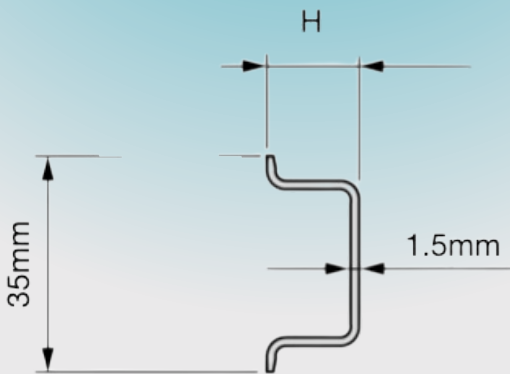

M.I.E

DIN RAIL ALUMINIUM & OMEGA STEEL

ENVIRONMENTALLY FRIENDLY, RELIABILITY TESTED

Model	Material, Length	Height (H)	Hole Size (A x B)
MIE-AL-DR35-7.5/25M 5 (1M)	Aluminium, 1 metre	7.5mm	M5x25mm
MIE-AL-DR35-7.5/25M 5 (2M)	Aluminium, 2 metres	7.5mm	M5x25mm
MIE-ST-DR35-7.5/15M6 (2M)	Omega Steel, 2 metres	7.5mm	M6x15mm
MIE-ST-DR35-15/15M6 (2M)	Omega Steel, 2 metres	15mm	M6x15mm