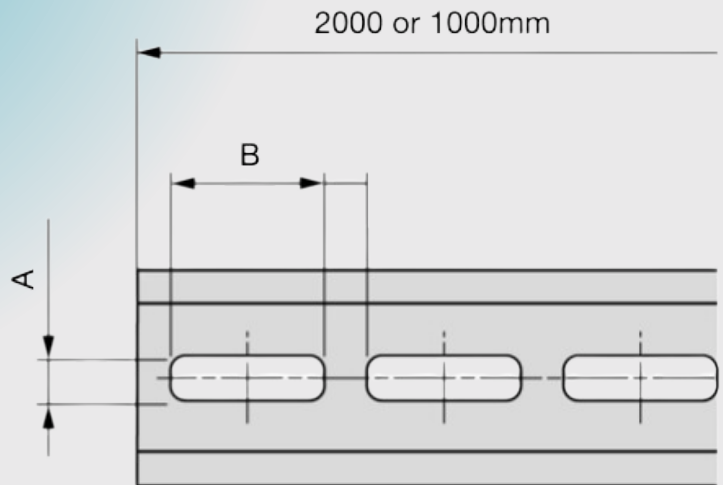

M.I.E

DIN RAIL ALUMINIUM & OMEGA STEEL

ENVIRONMENTALLY FRIENDLY, RELIABILITY TESTED

Model	Material, Length	Height (H)	Hole Size (A x B)
MIE-AL-DR35-7.5/25M 5 (1M)	Aluminium, 1 metre	7.5mm	M5x25mm
MIE-AL-DR35-7.5/25M 5 (2M)	Aluminium, 2 metres	7.5mm	M5x25mm
MIE-ST-DR35-7.5/15M6 (2M)	Omega Steel, 2 metres	7.5mm	M6x15mm
MIE-ST-DR35-15/15M6 (2M)	Omega Steel, 2 metres	15mm	M6x15mm